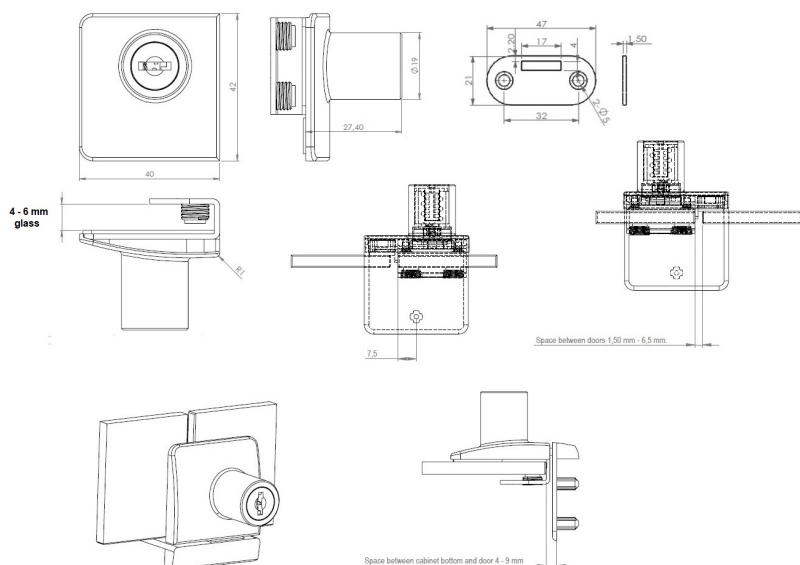

PRODUCT SHEET

Description:

Glass Door Lock "Square", F/Double Doors, Alu Finish, W/SISO Metal Keys, W/2 Zamak Screws
W/PVC Tip, 1 Matt CPL Flat, Oval Metal Striking Plate, F/Glass Thickness 4-6mm

Item number:

14.09.556-0

Units	Box	Carton	HS Code	Barcode
Pcs.	10	100	8301300000	
				5704866049337

SISO A/S

Mileparken 11
DK-2740 Skovlunde
Denmark
VAT: DK 24786013

Phone +45 45 830 900

www.siso.dk
siso@siso.dk

Danske Bank
Nytorv Branch
Copenhagen
SWIFT: DABADKKK

Account no.
4180 3112 112936
IBAN Account
DK7230003112112936